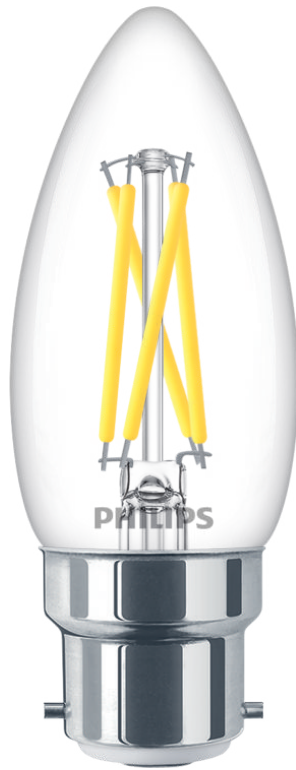

# PHILIPS

Candle & Lustre  
(Dimmable)

LED

2.5 W-25 W

B22

Warm Glow

Dimming

8719514352308

## Experience dimmable, warm white LED light

Philips LED clear candles provide a beautiful, sparkling light effect and an exceptionally long life. Beautiful both switched on and off, this light bulb is the perfect match for chandelier fixtures with small (E14) fittings.

## Bulb characteristics

- Dimmable: Only with specific dimmers
- Intended use: Indoor
- Lamp shape: Non-directional candle
- Socket: B22
- Technology: LED
- Type of glass: Clear

## Lamp dimensions

- Height: 9.4 cm
- Weight: 0.018 kg
- Width: 3.5 cm